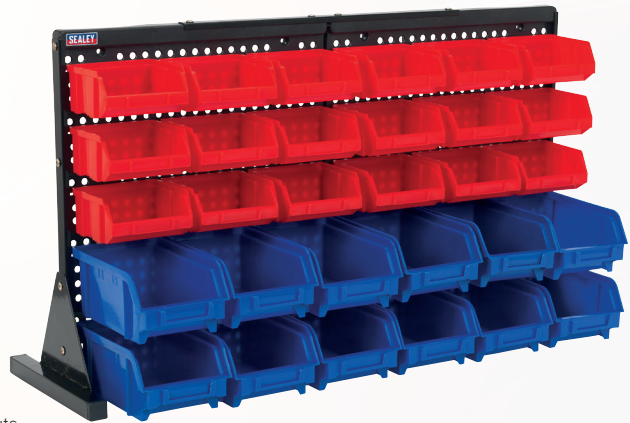

066 9420

19,629 kr
með VSK

30 Bin Bench Mounting Storage System

30 Bins

- Workbench or countertop parts storage system.
- Suitable for storing nuts, bolts, screws or any small components.
- Helps to keep work area tidy and parts to hand.
- 30 Storage bins mounted onto a composite back panel.
- Steel cross bar and side supports for added stability.
- Panel Dimensions (W x D x H): 650 x 380mm.
- Bin Dimensions (W x D x H):
Small Bin (x18); 100 x 95 x 50mm,
Medium Bin (x12); 100 x 165 x 70mm.