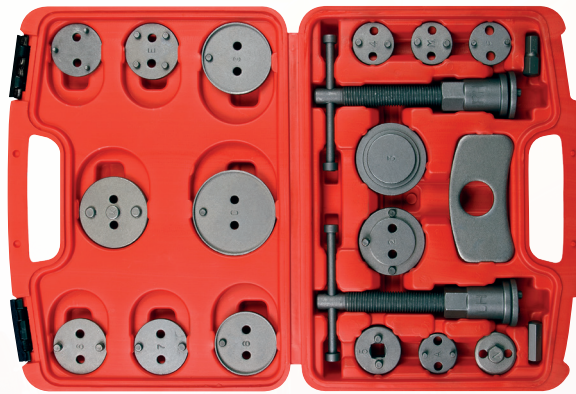

21pc Brake Piston Wind-Back Tool Kit

- Suitable for push-back and wind-back brake pistons.
- Includes left and right-handed thrust bolt assemblies, reaction plate, hex bits and adaptors and includes the 3-pin VAG adaptor.

066 VS0282
10,953 kr
með VSK