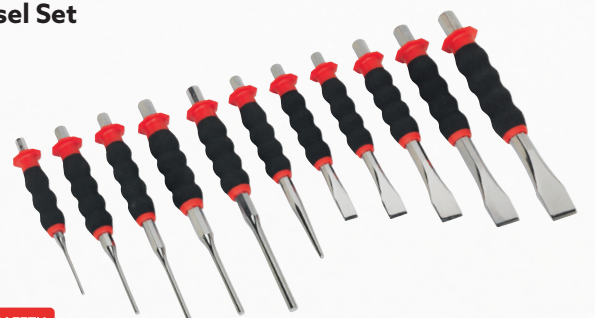

066 AK5818M
17,894 kr
með VSK

11pc Sheathed Punch & Chisel Set

Premier

**MIRROR
FINISH**

MM

**ALWAYS WEAR SAFETY
GOGGLES WHEN USING
PUNCHES AND CHISELS**

- Hardened and tempered Chrome Molybdenum steel punches and chisels.
- Contoured foam grips for improved comfort and control.
- Contents: Pin Punches; Ø3, 4, 5, 6, 8mm, Chisels; 12, 16, 19, 22, 24mm, Centre Punch; 4mm.
- Supplied in storage tray.

066 AK8381

6,203 kr
með VSK

Locking Pocket Knife Twin-Blade

Premier

LIFETIME GUARANTEE*

Quick Change Blade

- Manufactured from high quality stainless steel.
- Features both utility and fine edge blades.
- Push-button locking mechanism secures blades in both open and closed position.
- Closed/Open Length: 110/180mm.