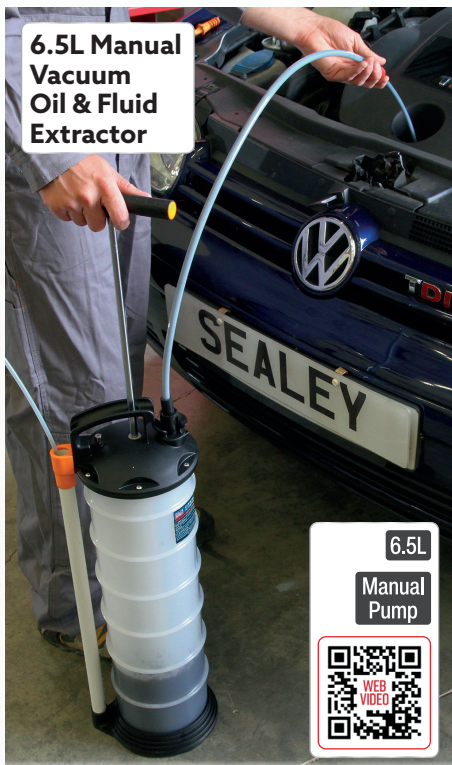

6.5L Manual Vacuum Oil & Fluid Extractor

6.5L

Manual Pump

- Ingenious vacuum device.
- Ideal for other liquids such as water and soluble oil.
- Supplied with Ø5.8 and Ø6.7mm sprung steel lined suction probes and a Ø9.8 x 1m extension tube.
- Probes can be stored in the holder when not in use.
- To remove oil from a car engine, simply push the probe down the dipstick hole and pump the handle on the top of the unit.
- Sets up a permanent fluid transfer while you do something else.
- Internal float valve for automatic cut-off when unit has reached maximum capacity.
- Avoids searching for drain plug keys and getting under the vehicle.
- Ideal for mobile mechanics.
- Unit can be tipped 90° for easier emptying.

066 TP69

19,355 kr
með VSK