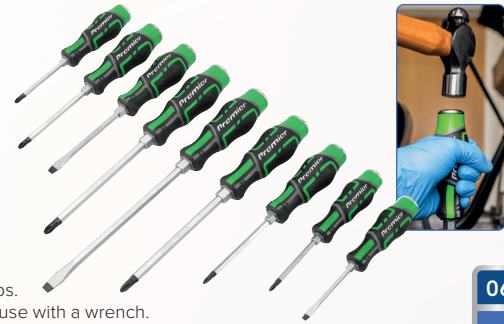

Premier

LIFETIME GUARANTEE*

066 AK9105

12,816 kr
með VSK

4pc Heavy-Duty Angled Pry Bar Set with Hammer Cap

ALWAYS WEAR SAFETY GOGGLES WHEN USING PUNCHES AND CHISELS

HEAVY DUTY

- Manufactured from hardened and tempered Chrome Vanadium steel with a phosphate finish for resistance to corrosion.
- Fitted with comfortable soft grip handles and hammer cap.
- Contents: 200, 300, 460, 610mm.

Siegen

LIFETIME GUARANTEE*

066 S01138

6,386 kr
með VSK

9pc Hammer-Thru Screwdriver Set

- High quality Chrome Vanadium steel satin finished shafts with shot blasted and magnetized tips.
- Features hexagonal bolster for use with a wrench.
- Contoured, textured soft-grip handles with hammer caps.
- Contents: Slotted; 5 x 100, 6 x 150, 8 x 175mm, Phillips; #1 x 75, #2 x 100, #3 x 150mm, Pozi; #1 x 75, #2 x 100, #3 x 150mm.