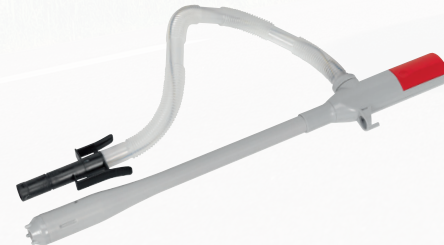

Battery Operated Jerry Can Pump

- Easily transfers fluid from 5, 10 and 20L jerry cans.
- Compatible for use with diesel and water.
- Hook storage design allows pump to attach onto fuel can and features a height-adjustable control to accommodate different sized containers.
- Fitted with auto-stop feature to prevent overfilling.
- Suitable for the full range of Sealey fuel cans and other compatible brands.
- Operated by an electric motor powered by 2 x AA batteries (not included).
- Flow Rate: 9L/min.
- Not suitable for use with petrol or kerosene.

066 TP80

6,569 kr
með VSK