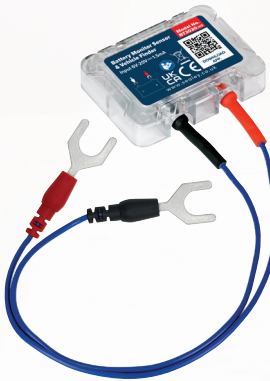

066 VS0052
13,510 kr
með VSK

Battery Monitor Sensor & Vehicle Finder

- Displays real time battery power, voltage and temperature.
- Wireless connection with dedicated app which supports up to four devices (iOS and Android compatible).
- Guide user back to the vehicle by automatically recording the last parking location.
- Record the route, cost and driving habits of each trip, which can be exported to Excel.
- Automatically monitor the starting and charging system of the vehicle and notify if abnormal.
- Compatible with most batteries including lead sealed, AGM and Gel.
- Store historical data in the device for up to 30 days.