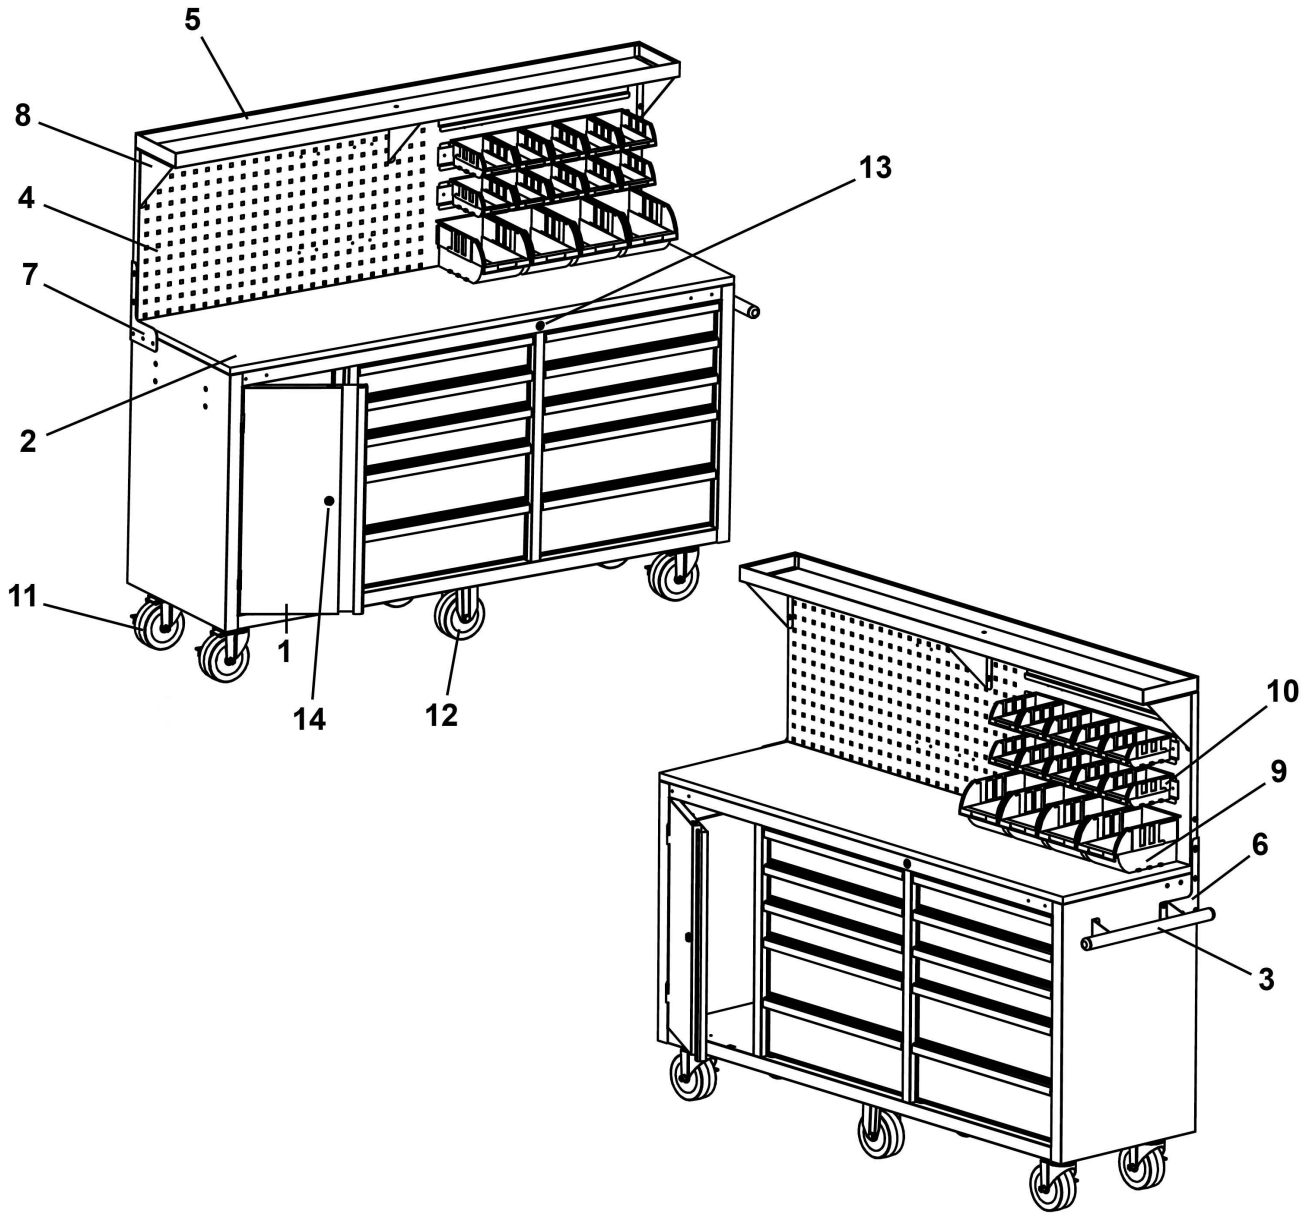

Parts Information:
Mobile Workstation 10 Drawer with Backboard
Model No: AP6310

Item	Part No.	Description
1	AP6310.01	Cupboard Door
2	AP6310.02	Worktop
3	AP6310.03	Side Handle
4	AP6310.04	Pegboard
5	AP6310.05	Top Tray
6	AP6310.06	Mounting Bracket (Right)
7	AP6310.07	Mounting Bracket (Left)
8	AP6310.08	Mouting Bracket (Top)

Item	Part No.	Description
9	AP6310.09	Storage Bin (Large)
10	AP6310.10	Storage Bin (Small)
11	AP6310.11	Swivel Castor (c/w Brake)
12	AP6310.12	Rigid Castor
13	AP6310.13	Lock & Key
14	AP6310.14	Lock & Key (for Cupboard Door)
--	AP6310.FK	Hardware/Fixing Kit (not shown)